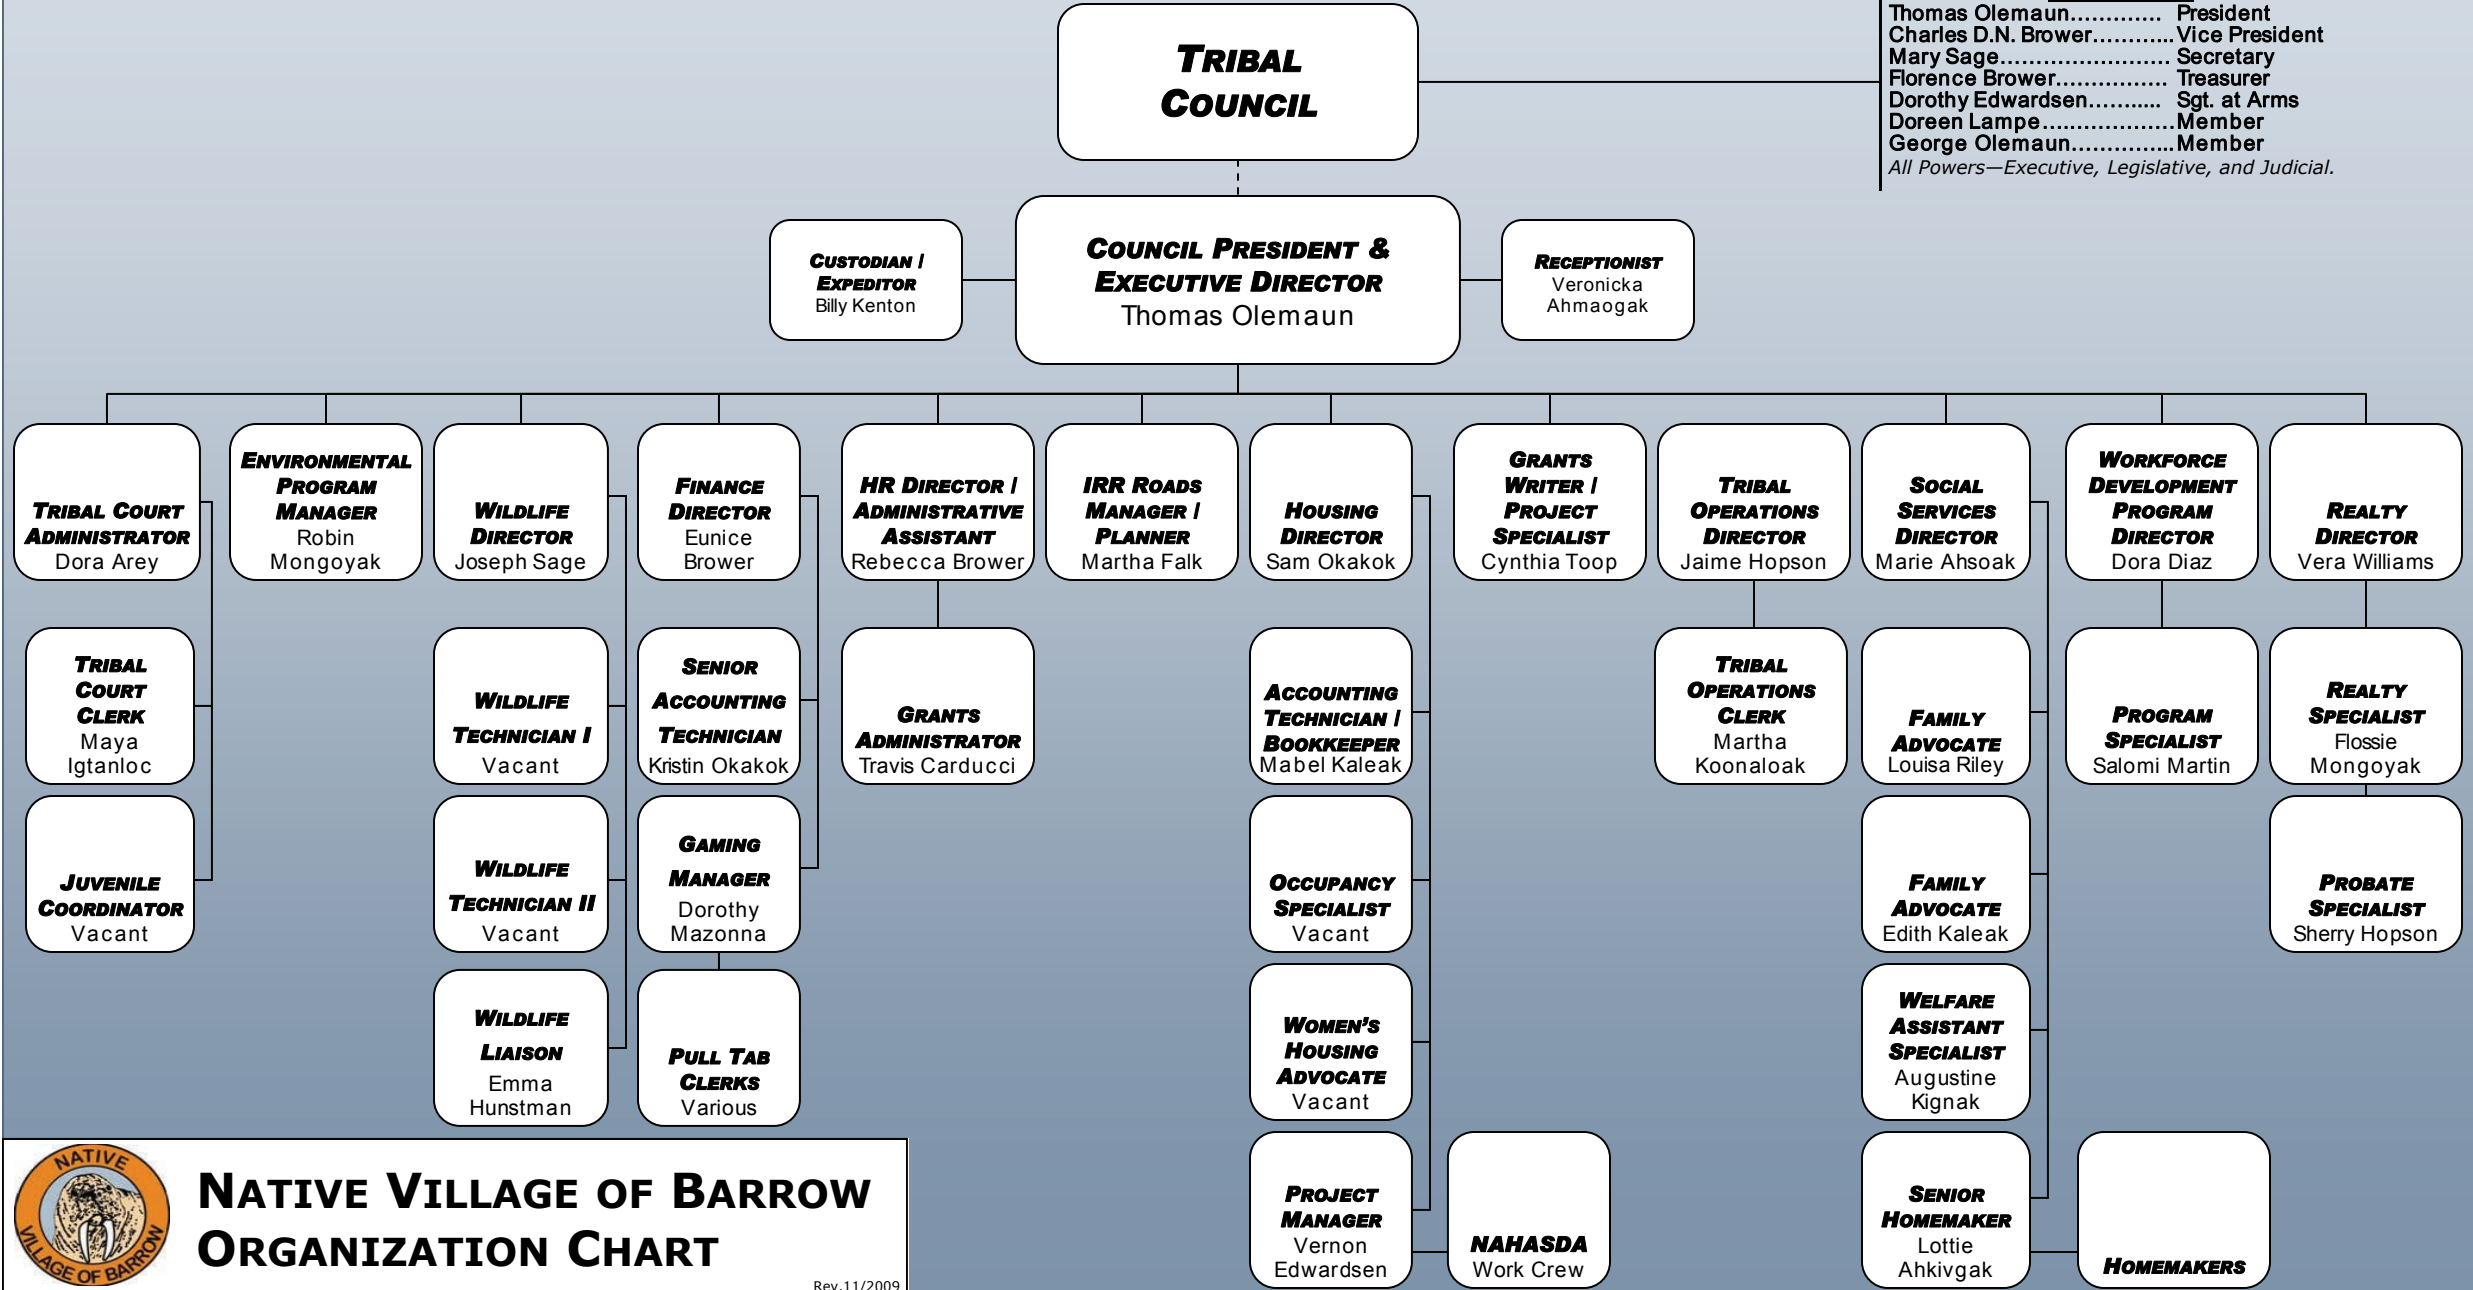

TRIBAL MEMBERS

TRIBAL COUNCIL
 Thomas Olemaun..... President
 Charles D.N. Brower..... Vice President
 Mary Sage..... Secretary
 Florence Brower..... Treasurer
 Dorothy Edwardsen..... Sgt. at Arms
 Doreen Lampe..... Member
 George Olemaun..... Member
All Powers—Executive, Legislative, and Judicial.

NATIVE VILLAGE OF BARROW ORGANIZATION CHART

Rev.11/2009